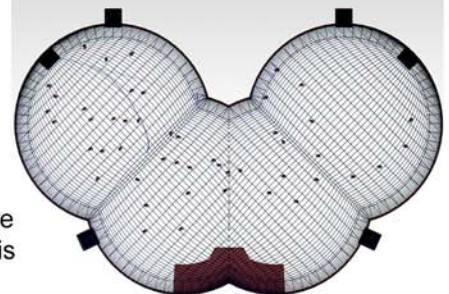

An inflatable multi-dome event venue, the world's first Quad Dome, was brought from overseas to host the premiere itself as well as a stage show program in the heart of the Old City. To create special effects during the show a 360 degree projection was required for the whole of the 4 attached domes in addition to the extensive lighting and laser technology. With 6 strong DLP projectors inside the venue it was possible to create a seamless projection on the whole dome-surface which could also be seen from the outside.

In order to correct geometrical distortion caused by the dome's spherical surface and to seamlessly blend images a special technology was required to make this project work: Silicon Optix' Image AnyPlace IA-100_BEX image processors were used to do the job and indeed provided a cost-effective high-quality solution for this challenging and demanding application.

The eWarp designer software allows to correct projection onto ANY kind of surface: curved, domed, cylindrical, or completely irregular. And the additional inbuild scaler technology takes care of smooth and noise-free real time image processing.

Quad Dome Facts

- ▷ WIDTH: 20m
- ▷ HEIGHT: 8m
- ▷ LENGTH: 33m
- ▷ 5350 SQ-FEET
- ▷ CAPACITY: UP TO 2000 PAX
- ▷ SET-UP IN 1 DAY
- ▷ 360 VIDEO PROJECTION
- ▷ VISUAL IMAGES INSIDE AND OUTSIDE

ORACLE PROJECTS INT.